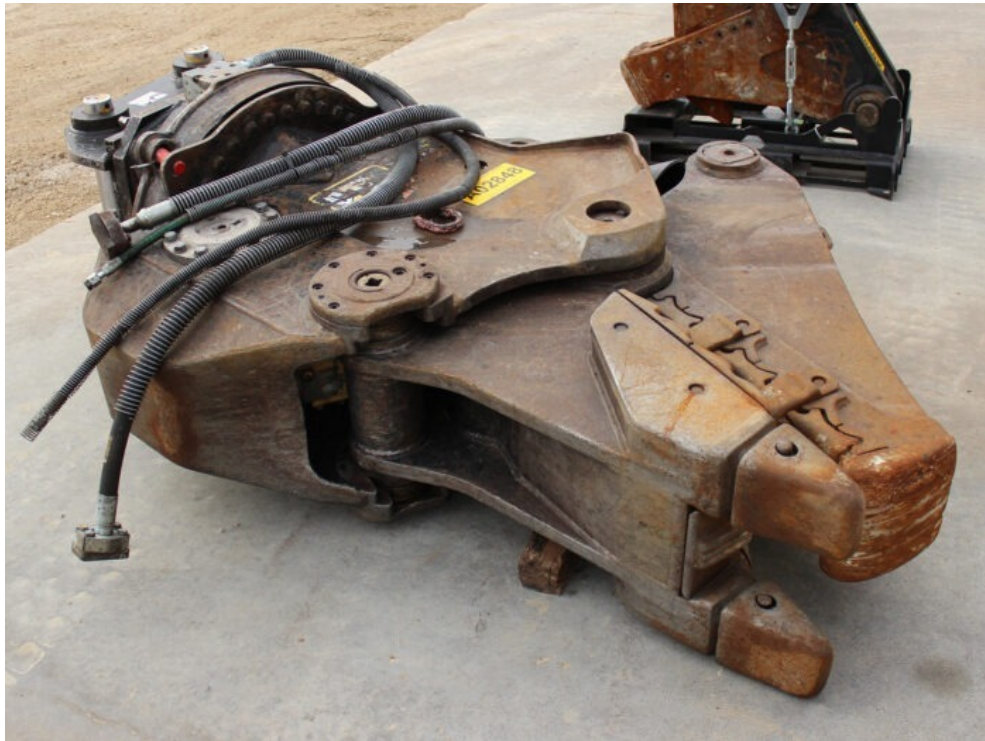

## A02848, 2015 Cat MP318 Multi Processor

[jjscheckel.com/product/a02848-2015-cat-mp318-multi-processor](http://jjscheckel.com/product/a02848-2015-cat-mp318-multi-processor)

### Description

2015 Cat MP318 Multi Processor. S/N MP200209, Quick change jaws. Comes with Pulveriser Jaw set installed as pictures show. Very clean low hour unit.

- 32" Jaw Opening
- 26" jaw depth
- Total height of tool with jaws installed – 80"
- Total weight with jaw installed – 4,569 pounds
- Crushing capacity – 21.7" thick concrete